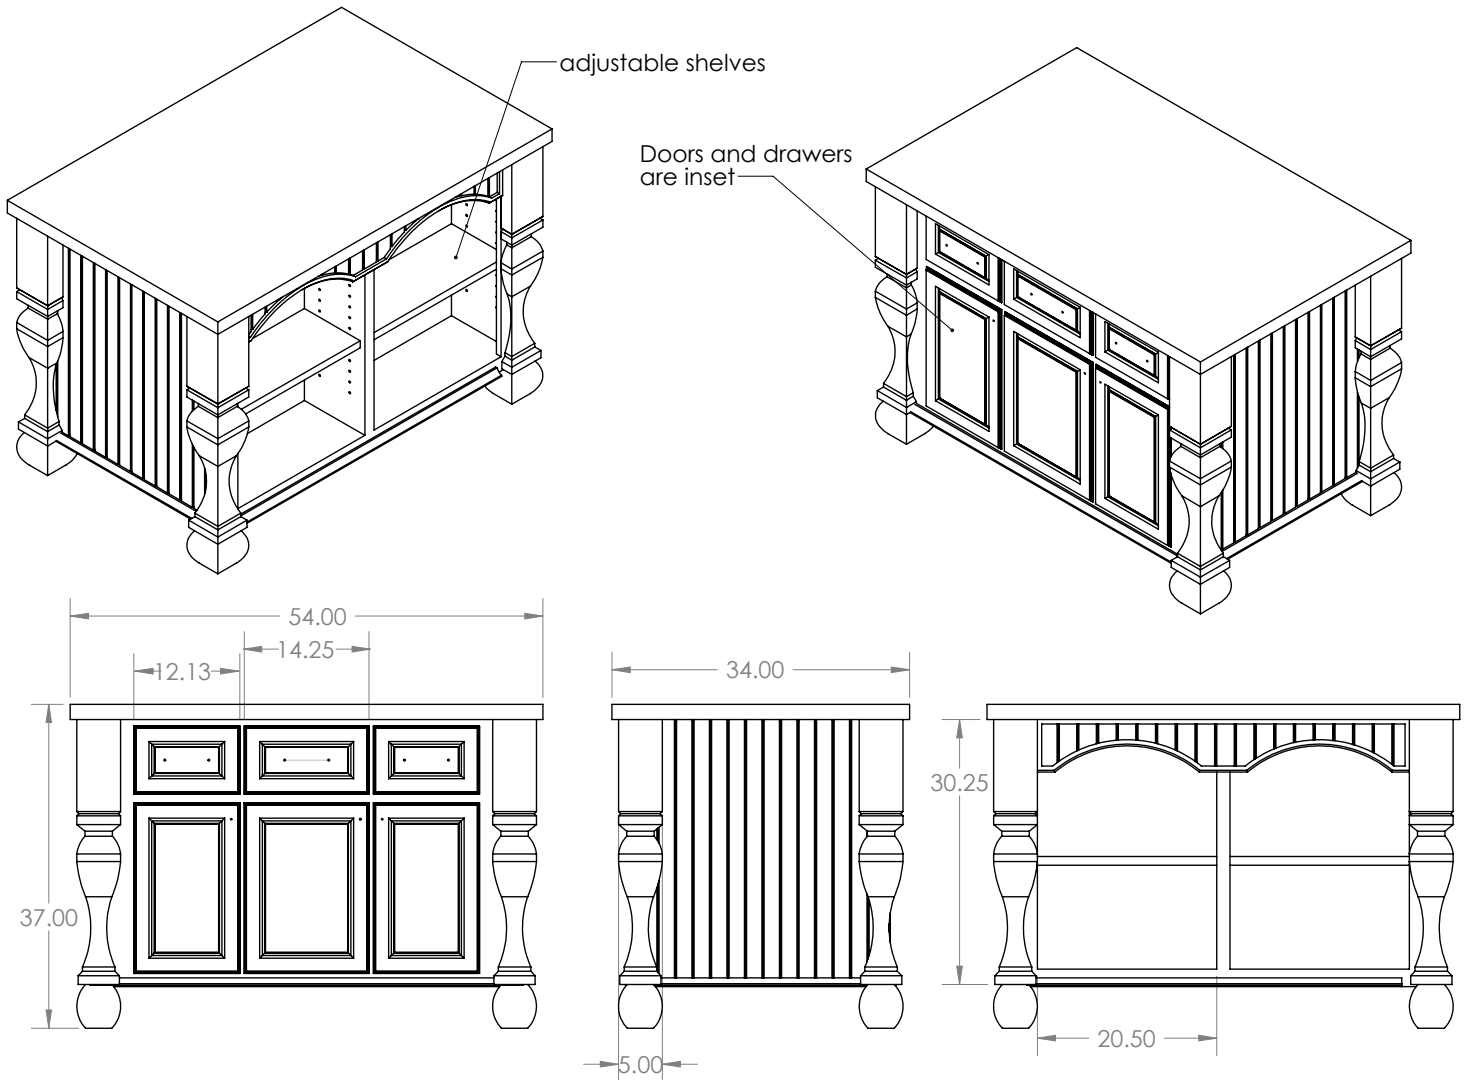

# Island Specifications

ISL01

**Island: 53-1/2" x 33-3/4" x 35-1/2"**

Materials: birch solids

Soft-close undermount drawer slides

**Top: 54" x 34" x 1-3/4"**

Material: 1-3/4" hard maple edge grain butcher block with food-safe finish